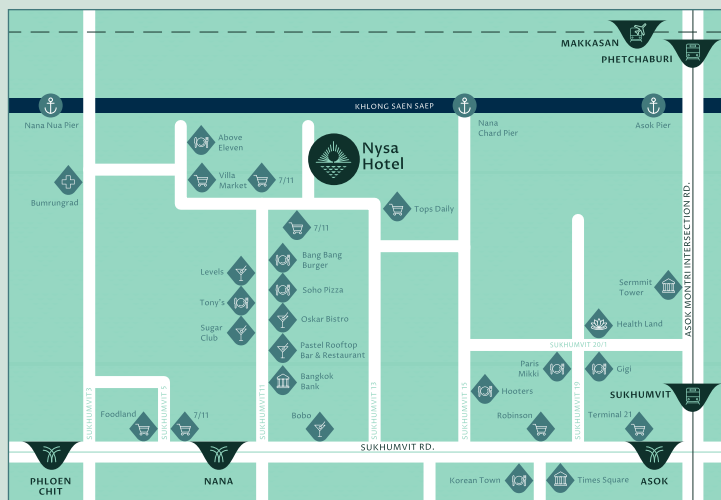

LEAF BAR & EATERY

Embrace the greens!
Botanical & refreshing cocktails

Seating: 100 pax
Operating hours:
11.00 - 24.00 hrs.

RETREAT

SERVICES & FACILITIES

- The Lawn, rooftop outdoor green space
- Fitness centre
- Outdoor swimming pool
- Shuttle service to BTS / MRT

IN THE HEART OF BANGKOK

- **BTS:** Nana station, exit 3 - 0.7 km
- **MRT:** Sukhumvit station, exit 1 - 1 km
- **Bumrungrad International Hospital:** 0.6 km
- **Terminal 21:** 1 km
- **EM District:** 2 km
- **QSNCC:** 3.4 km
- **Suvarnabhumi Airport:** 29 km
- **Don Mueang Airport:** 24 km