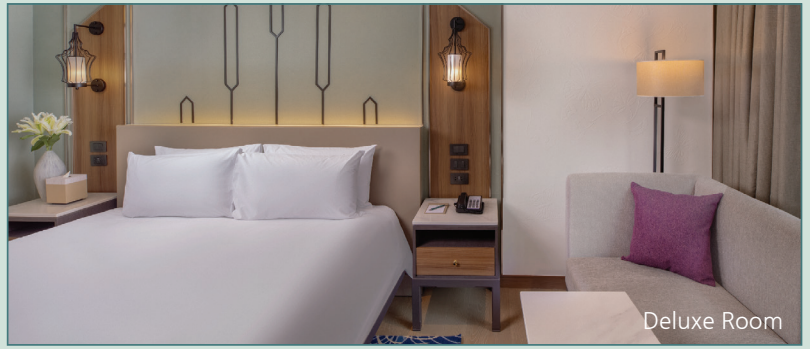

Explore our diverse room selection, which includes spacious suites ideal for families. Additionally, discover the convenience of connecting rooms during your stay, knowing that every modern amenity awaits you at your doorstep.

One Bedroom Pool View Suite

73/7-8 Sukhumvit Soi 13, Bangkok 10110, Thailand
www.nysahotelbangkok.com

  @nysahotelbangkok

ROOM AMENITIES

- Complimentary drinking water
- Tea & coffee-making facilities
- Individual air-conditioning control
- Shower with thermostatic mixer control
- Handheld bidet
- Bathrobes and slippers
- Hairdryer
- Full-length mirror
- HD LED Smart TV with Netflix and YouTube
- Access to national & international TV channels
- Free high-speed fibre optic Wi-Fi connection
- In-room safe

“于绚烂纷扰之中，持守内心的平和与宁静”

住宿

在我们奢华酒店的怀抱中，沉浸于264间现代客房所带来的宁静与雅致。

这些客房以自然色调精心装点，营造出一方远离尘嚣的避世桃源。

在享受我们精心打造的住宿体验的同时，您亦可轻松触及曼谷的勃勃生机与都市繁华。

在我们酒店，您将发现多样化的客房选择，满足不同旅客的需求与偏好。对于家庭出游的宾客，

我们特别准备了宽敞舒适的套房，确保每一位家庭成员都能享受到足够的空间与便利。

73/7-8 Sukhumvit Soi 13, Bangkok 10110, Thailand
www.nysahotelbangkok.com

@nysahotelbangkok

객실 어메니티

- 무료 식수 제공
- 차 & 커피 메이킹 용품
- 개별 에어컨 시스템
- 온도조절 가능 샤워기
- 핸드 비데
- 목욕 가운 및 슬리퍼
- 헤어드라이어
- 전신 거울
- HD LED 스마트 TV (넷플릭스, 유튜브 시청 가능)
- 국내 및 해외 TV 채널 이용 가능
- 무료 고속 광섬유 Wi-Fi 연결
- 객실 내 금고