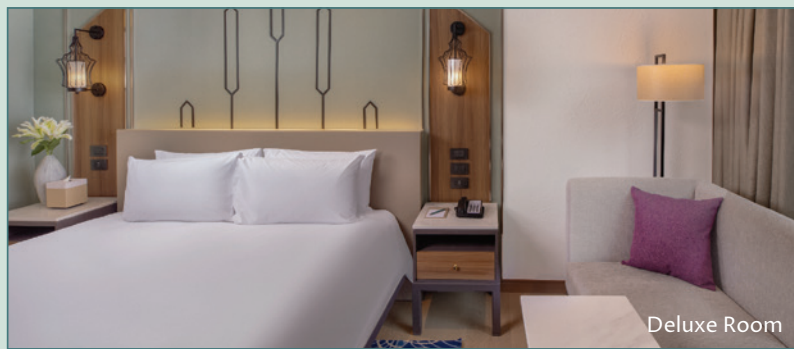

STAY ACCOMMODATIONS

Immerse yourself in a moment of tranquility at our premium hotel, boasting 264 keys and a delightful range of contemporary, earth-toned rooms. Revel in the vibrant chaos of Bangkok while relishing in our luxurious accommodations.

Explore our diverse room selection, which includes spacious suites ideal for families. Additionally, discover the convenience of connecting rooms during your stay, knowing that every modern amenity awaits you at your doorstep.

One Bedroom Pool View Suite

73/7-8 Sukhumvit Soi 13, Bangkok 10110, Thailand
www.nysahotelbangkok.com

  @nysahotelbangkok

ROOM AMENITIES

- Complimentary drinking water
- Tea & coffee-making facilities
- Individual air-conditioning control
- Shower with thermostatic mixer control
- Handheld bidet
- Bathrobes and slippers
- Hairdryer
- Full-length mirror
- HD LED Smart TV with Netflix and YouTube
- Access to national & international TV channels
- Free high-speed fibre optic Wi-Fi connection
- In-room safe

“于绚烂纷扰之中，持守内心的平和与宁静”

住宿

在我们奢华酒店的怀抱中，沉浸于264间现代客房所带来的宁静与雅致。

这些客房以自然色调精心装点，营造出一方远离尘嚣的避世桃源。

在享受我们精心打造的住宿体验的同时，您亦可轻松触及曼谷的勃勃生机与都市繁华。

在我们酒店，您将发现多样化的客房选择，满足不同旅客的需求与偏好。对于家庭出游的宾客，

我们特别准备了宽敞舒适的套房，确保每一位家庭成员都能享受到足够的空间与便利。